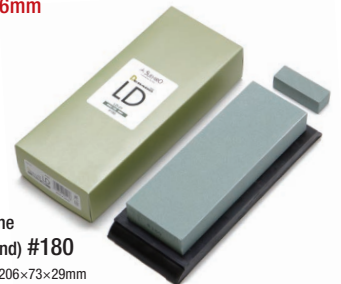

LD-101

Medium Whetstone (with rubber stand) #1000

Whetstone size Appr. 206×73×29mm
Package size Appr. 260×105×55mm
Appr. 1200g Q'ty/carton 6 pieces

Value Price **8,500 yen** (excl. VAT)
4966684069121

Whetstone Size 1 Appr. 73mm
Appr. 206mm