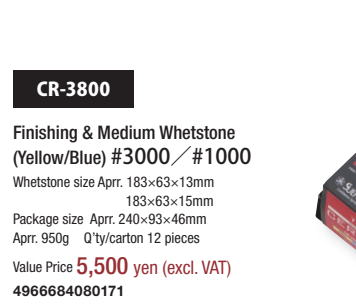

CR-3800

Finishing & Medium Whetstone (Yellow/Blue) #3000 / #1000

Whetstone size Appr. 183×63×13mm
183×63×15mm
Package size Appr. 240×93×46mm
Aprr. 950g Q'ty/carton 12 pieces

Value Price **5,500 yen (excl. VAT)**
4966684080171